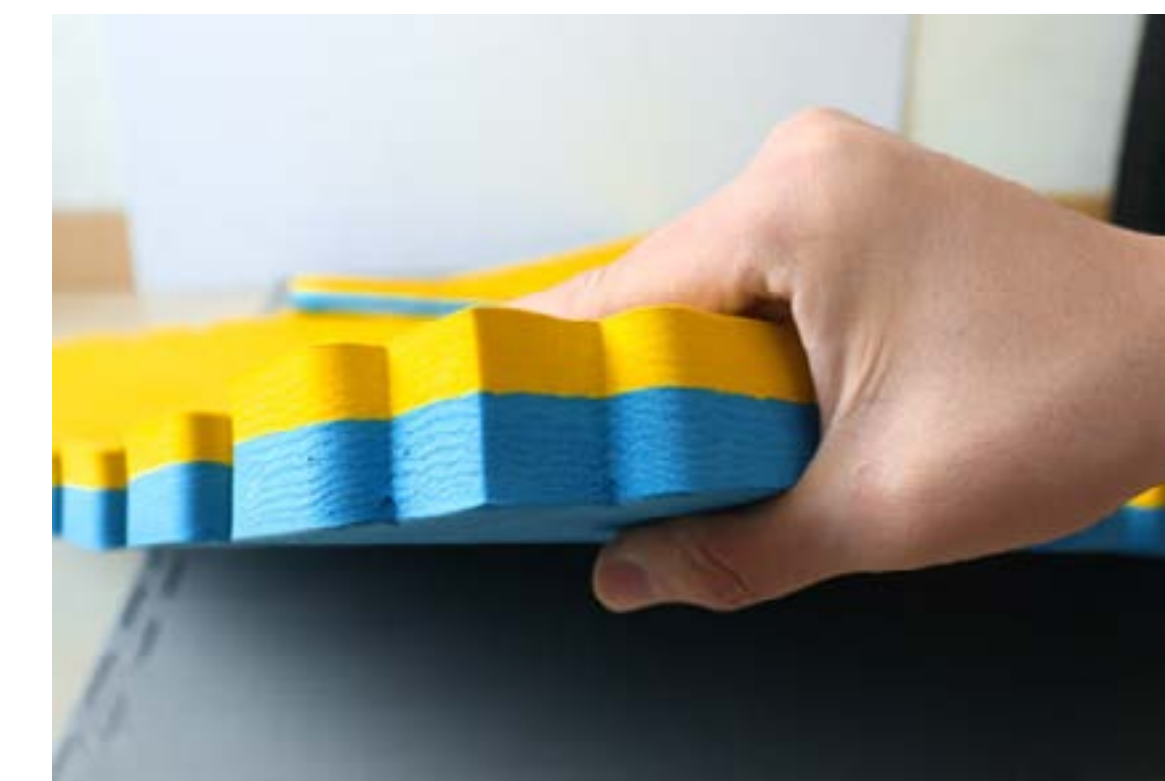

About Products

*4 The Velcro at the seam is optional. Please contact our salesperson to get the quotation

EVA Foam Mat

Brand Name	UDINE	
Size^{*1}	Metric	100CM*100CM
	Imperial	39.3inch*39.3inch
Thickness^{*2}	20-50mm(0.78-1.96inch)	
Color	Yellow And Blue, Red And Blue, Black And Gray, Yellow And Black	
Surface Texture	Square pattern, Five Lines, Cross(T) Finish, Leaf Pattern, Tatami Pattern	
Install	Buckle splicing	
Temperature Resistance	-30°C to +80°C	
Application	Kindergarten, Dance Studio, Bjj, Karate, Taekwondo, Etc	
Material	EVA	
Customized	Support customized size, color	
Warranty	5 years	
Reference Price^{*3}	20mm	US\$3.98/SQM
	25mm	US\$4.68/SQM
	30mm	US\$5.58/SQM
	40mm	US\$8.01/SQM
	45mm	US\$11.65/SQM
	50mm	US\$14.57/SQM

About Products

SURFACE

SIDE

TOUGHNESS

JOINT

Ballet Turn Board

Brand Name	UDINE	
Size^{*1}	Metric	40CM 60CM 72CM 80CM
	Imperial	16inch 24inch 29inch 32inch
Thickness^{*2}	20mm(0.78inch)	
Color	Black , Grey	
Usage	Put it on the ground	
Temperature Resistance	-30°C to +80°C	
Application	Ballet and other dances	
Material	Reclaimed Rubber , Wood , PU	
Customized	Support customized size, color, thinckness	
Warranty	5 years	
Reference Price^{*3}	40CM	US\$17.8/Piece
	60CM	US\$25.7/Piece
	72CM	US\$29.94/Piece
	80CM	US\$34.6/Piece